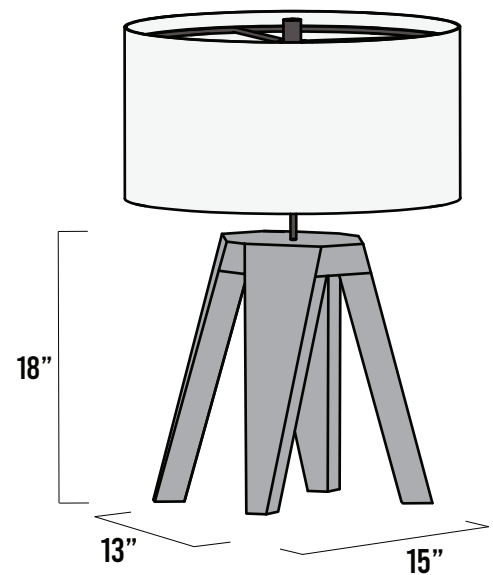

KNOX LAMP

KNOX LAMP DEMANDS YOUR ATTENTION WITH ITS SHINY SPLAYED LEGS, GIVING YOU MISS SPUTNIK VIBES AND DRAWING YOUR ATTENTION FROM ACROSS ANY ROOM.

FUNCTIONAL FOR LIGHTING AND BEAUTIFUL TO BEHOLD, THE FOUR TAPERED LEGS ARE FINISHED IN A REFLECTIVE ALUMINUM SURFACE, PERFECT FOR A QUICK CHECK OF THE LIPSTICK.

PROTOTYPE FEATURES:

LAMP BASE MDF CORE WITH REFLECTIVE ALUMINUM SKIN. CUSTOM MATERIAL TYPES AND FINISHES AVAILABLE.

STRAIGHT CIRCULAR LAMPSHADE, OFF-WHITE. CUSTOM LAMPSHADE SHAPES AND COLORS AVAILABLE.

MJCNYC
2023 COLLECTION